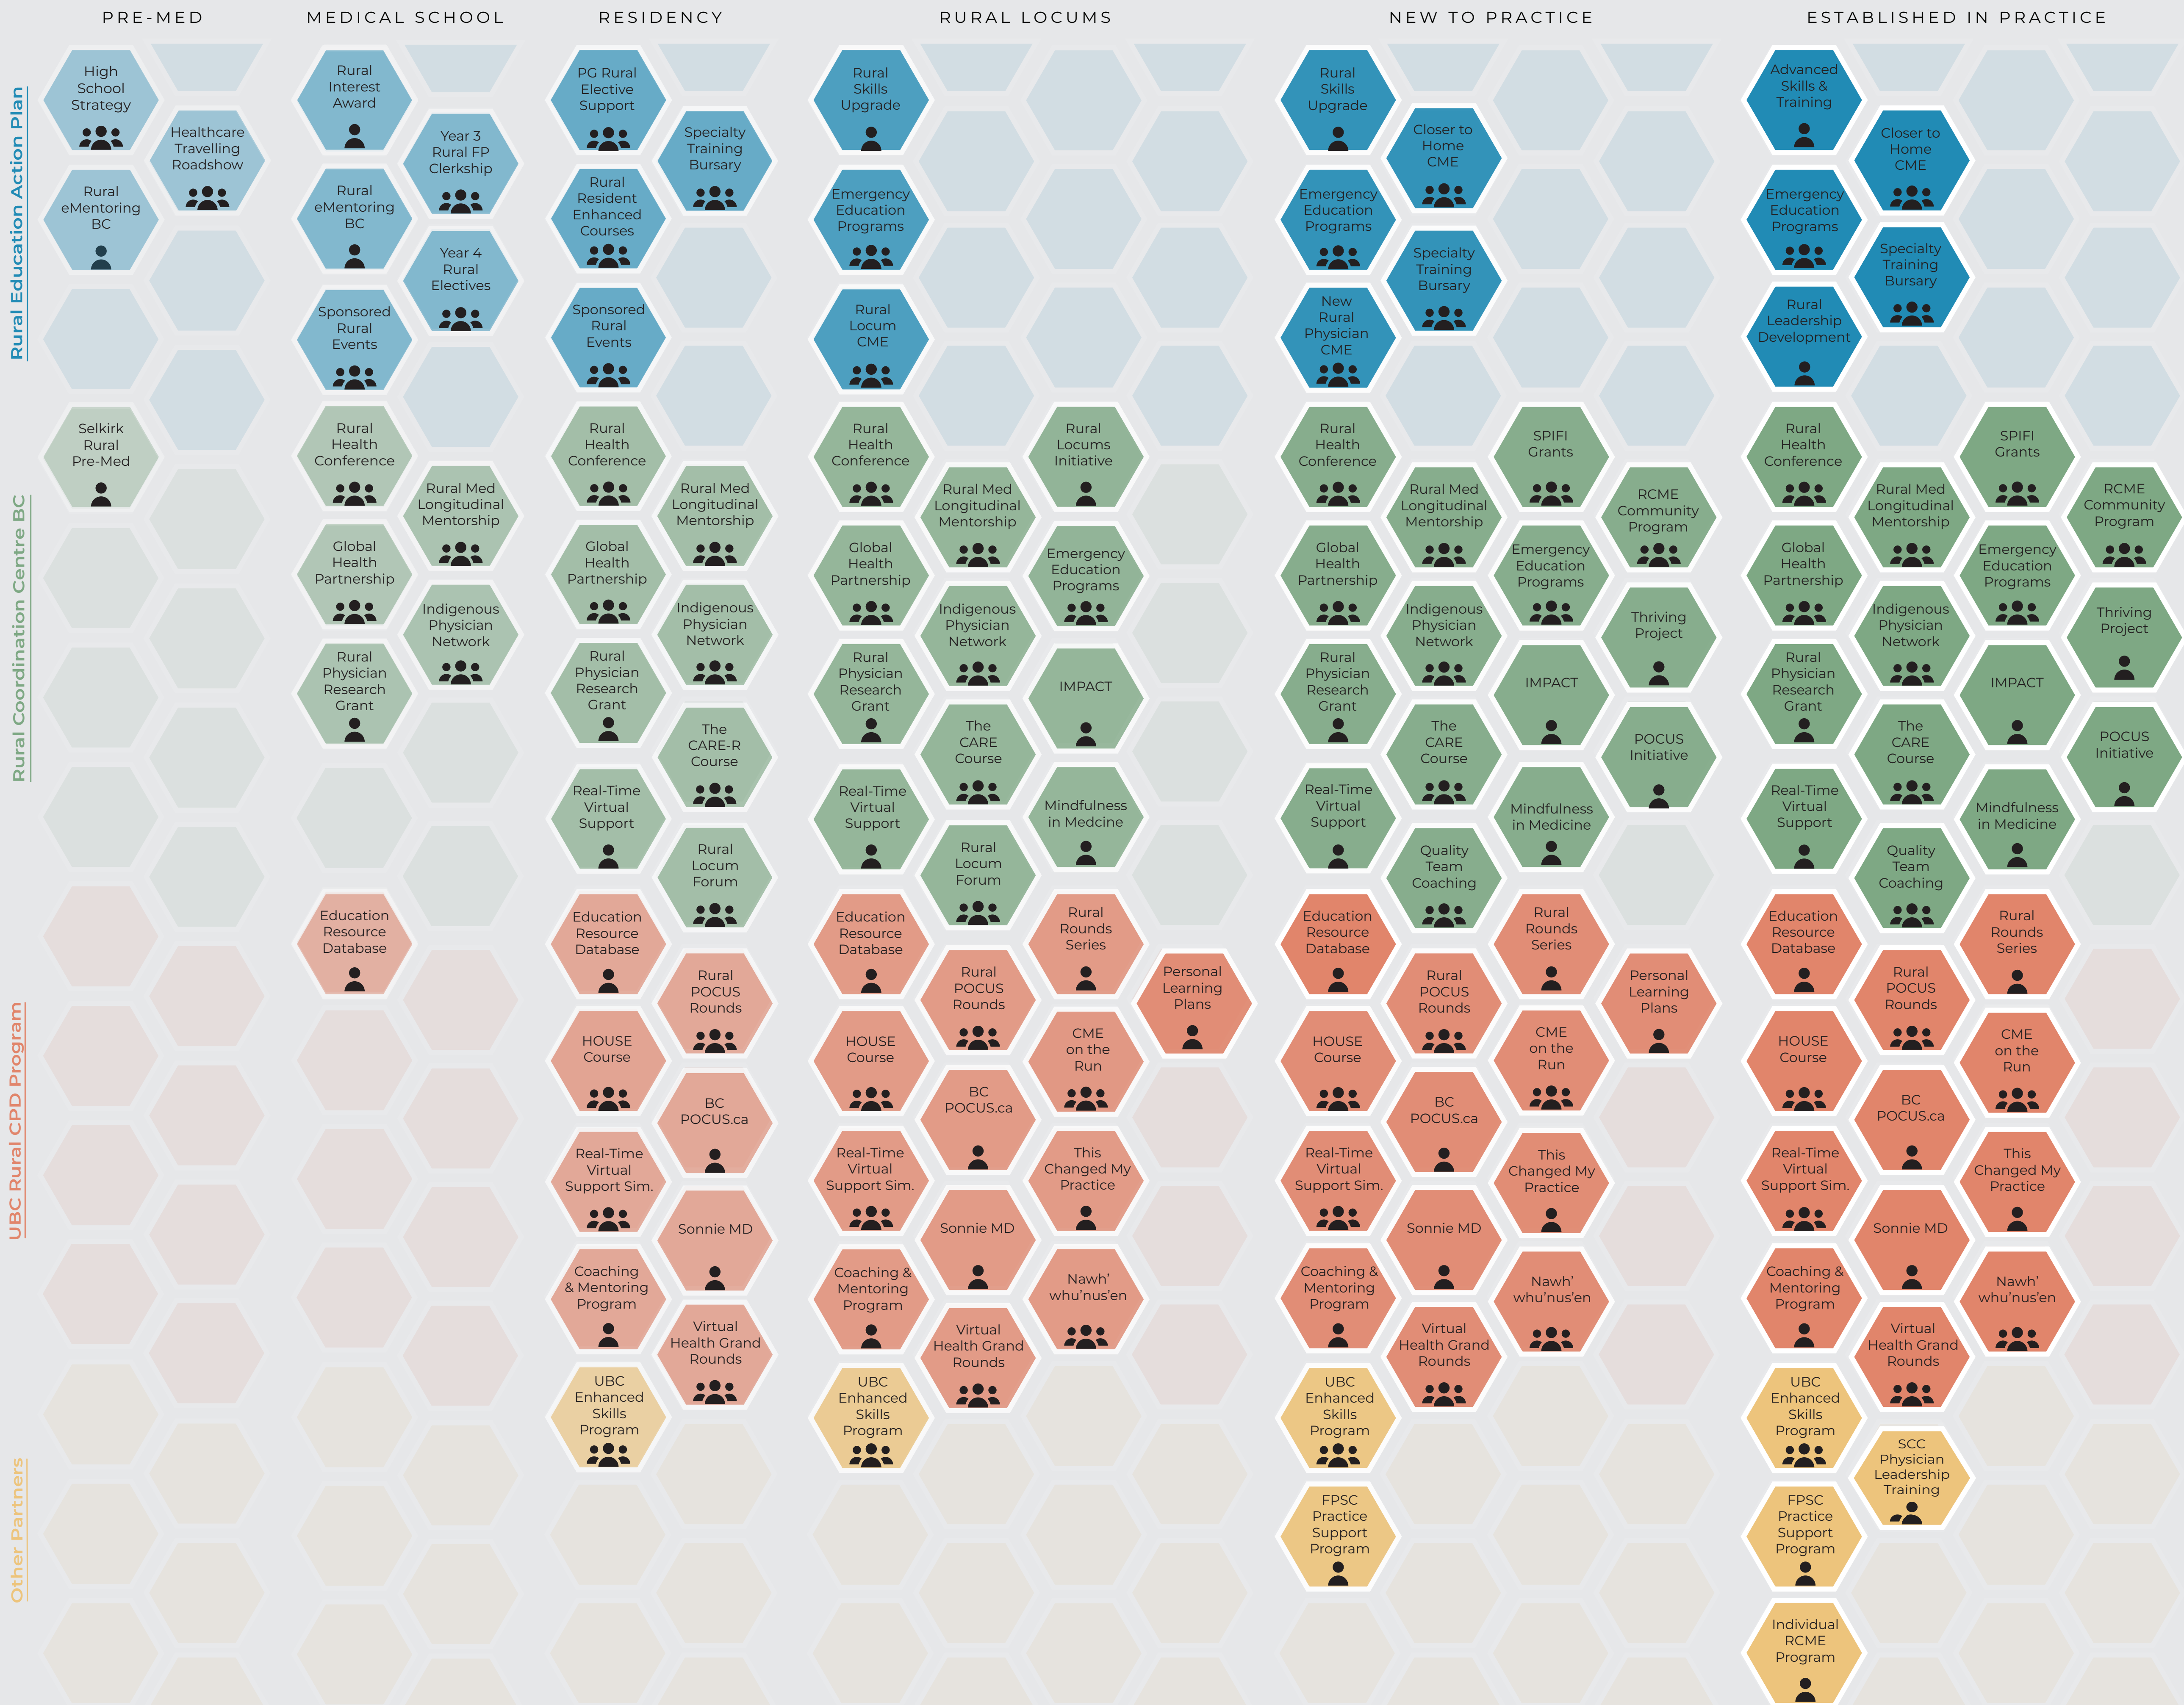

CONTINUUM OF EDUCATION SUPPORT

CONTACTS

- Rural Education Action Plan - reap.info@ubc.ca
- Rural Coordination Centre BC - info@rccb.ca
- UBC Rural CPD Program - rural.cpd@ubc.ca
- UBC Enhanced Skills Program - lindsay.gowland@familymed.ubc.ca
- FPSC Practice Support Program - psp@doctorsofbc.ca
- Individual RCME Program - Health Authorities
- SCC Physician Leadership Scholarship - JSstraining@doctorsofbc.ca

KEY

- Rural Education Action Plan
- Rural Coordination Centre BC
- UBC Rural CPD Program
- Other Partners
- Team-based learning opportunity
- Individual learning opportunity